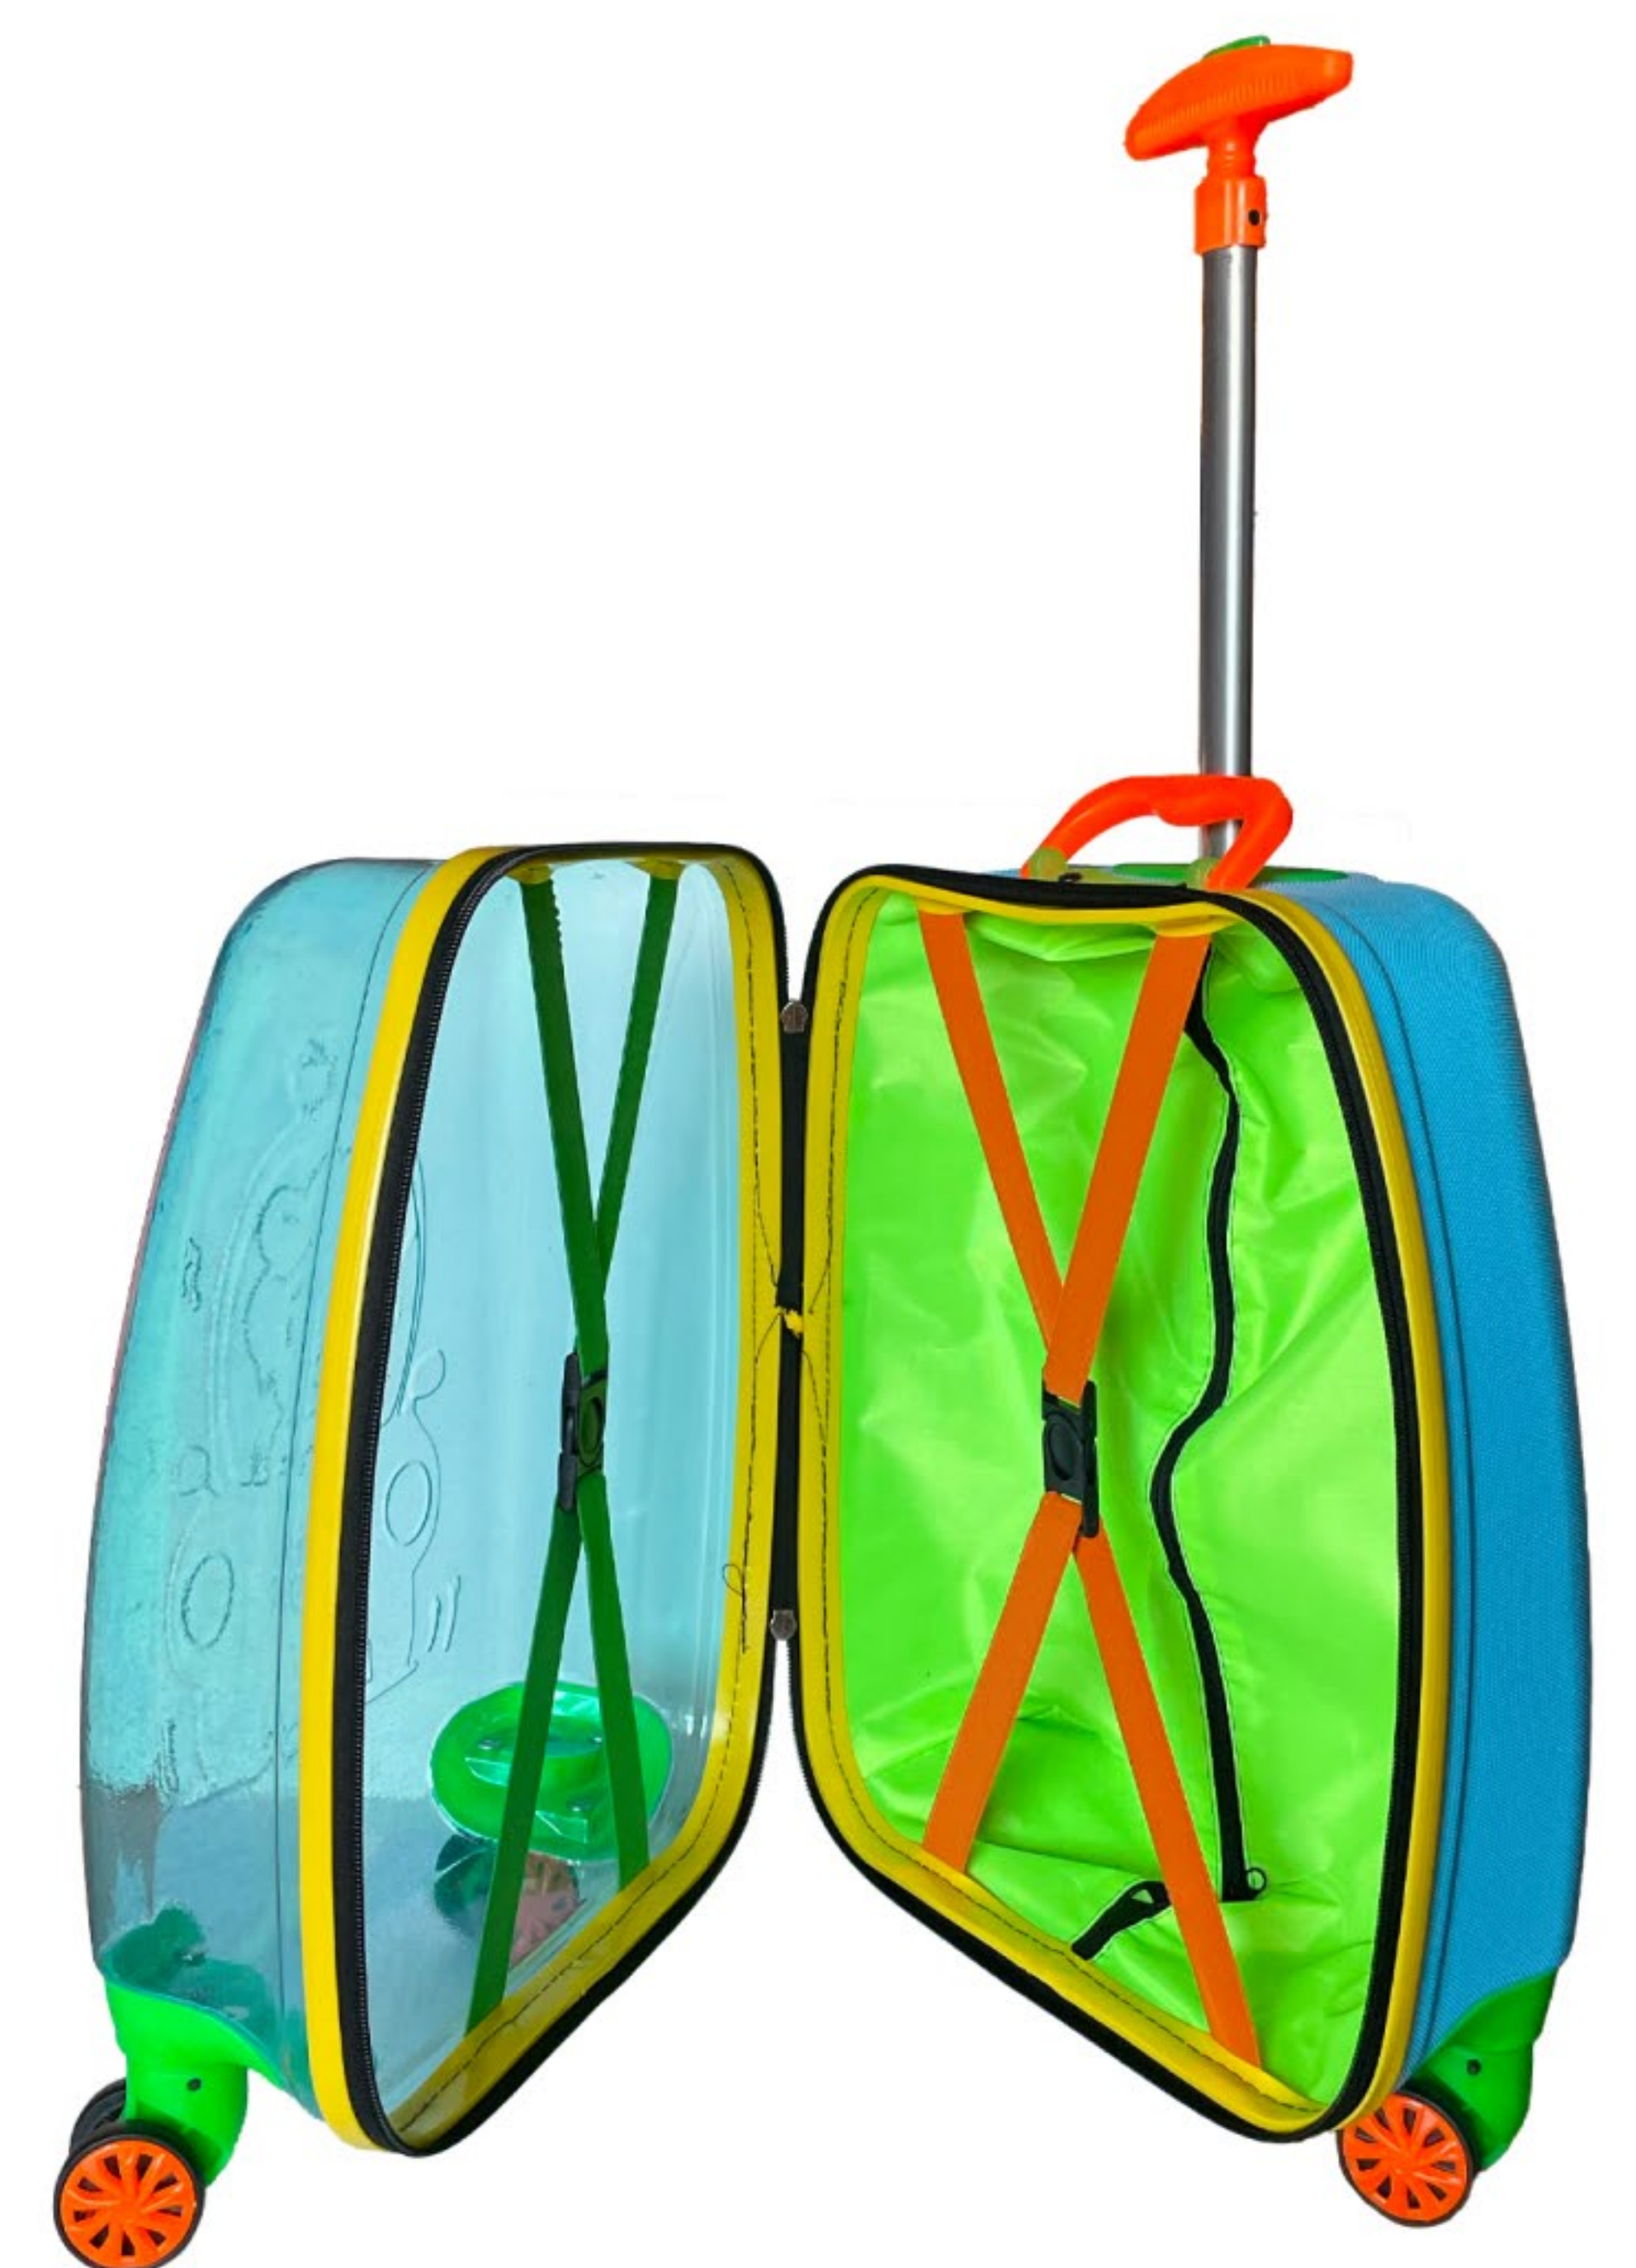

# Traveler Kid - Ride-On Suitcase

This ride-on suitcase, specially designed for children, makes your travels both fun and practical. With its vibrant colors and cute design, it will become an essential part of your journeys.

# Traveler Kid - Travel Suitcase

Offering a lightweight and practical travel experience, Traveler Kid suitcases will make little travelers' journeys more fun with their vibrant colors and cute character designs!

SKU	Color	Size	Weight	Barcode
GZC-SVMV	Blue	47×26×52cm	2,97 kg	 8 684122 604050
GZC-SVMR	Purple	47×26×52cm	2,97 kg	 8 684122 604067
GZC-SVSR	Yellow	47×26×52cm	2,97 kg	 8 684122 604074
GZC-SVPM	Pink	47×26×52cm	2,97 kg	 8 684122 604081
GZC-SVKR	Red	47×26×52cm	2,97 kg	 8 684122 604098
GZC-SVTR	Orange	47×26×52cm	2,97 kg	 8 684122 604104

# Traveler Kid - Transparent Travel Suitcase

With a transparent front panel that allows easy visibility of its contents, these fun and functional transparent suitcases will become a favorite for little travelers!